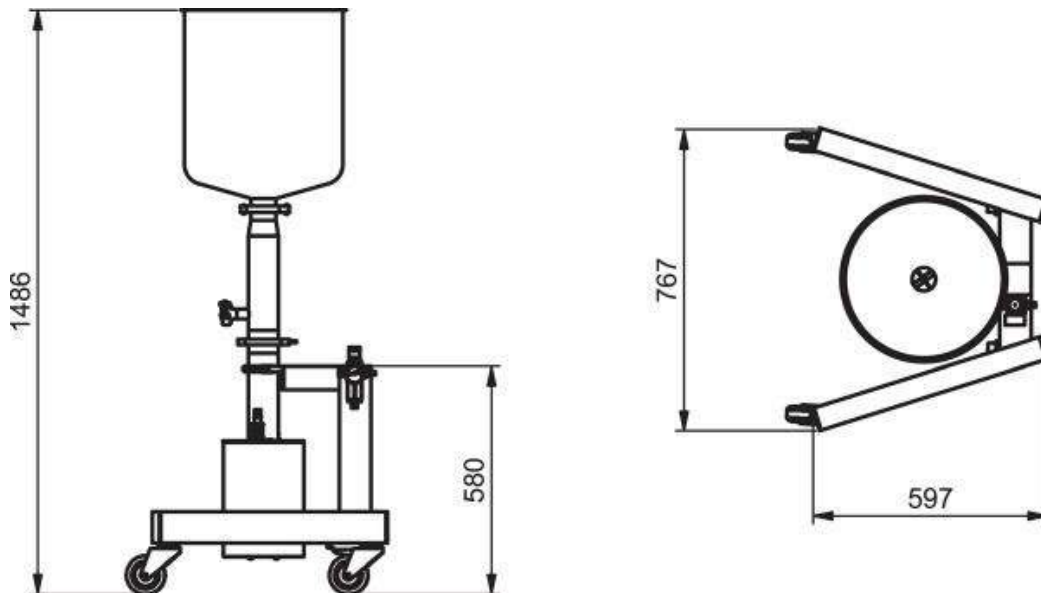

Belmate 600 Decorating Machine

Your perfect pastry bag!

Beldos offers a decorating machine with a decogun nozzle and options for layering, decoration and side icing of cakes.

1. Design features:

- an optional turning table is available; choose the rotation direction; your hands are free to create perfect decorations
- mounted on a mobile non-adjustable in height frame
- decoration speed can be easily adjustable

SPECIFICATIONS

	Belmate 600
POWER	Air: 20 l/min 1,2-5,6 Bar/102 PSI

DIMENSIONS

Belmate 600 Decorating Machine

OPTIONS

HOPPERS & ATTACHMENTS

vertical hopper
25 l

follower plate
st. steel